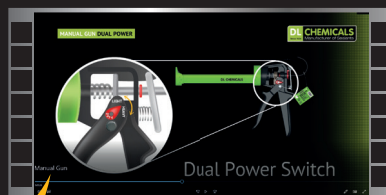

DUAL POWER

DUAL POWER SWITCH

Switch easily between
light & heavy sealants!

www.dl-chem.com

**MANUAL GUN DUAL POWER
FOR CARTRIDGES**

DUAL POWER

LONG LIFESPAN

- High quality materials
- Very wear-resistant
- No lubrication needed
- Welded at 3 points

ERGONOMIC DESIGN

The wide ergonomic handle and easy manageable switches provide ease of use and result in less weary hands.

SAVE TIME & MONEY

LIGHT HEAVY

SEALANTS, FLUID ADHESIVES

LIGHT HEAVY

HIGH TACK ADHESIVES, CHEMICAL ANCHORS

1 gun for applications with different thrust ratio's!

Press and turn to easily switch between light & heavy sealants!

FOR PRECISE APPLICATIONS

Work cleaner!

FOR CONTINUOUS APPLICATIONS

Work faster!

Easily prevent or allow dripping of the sealant